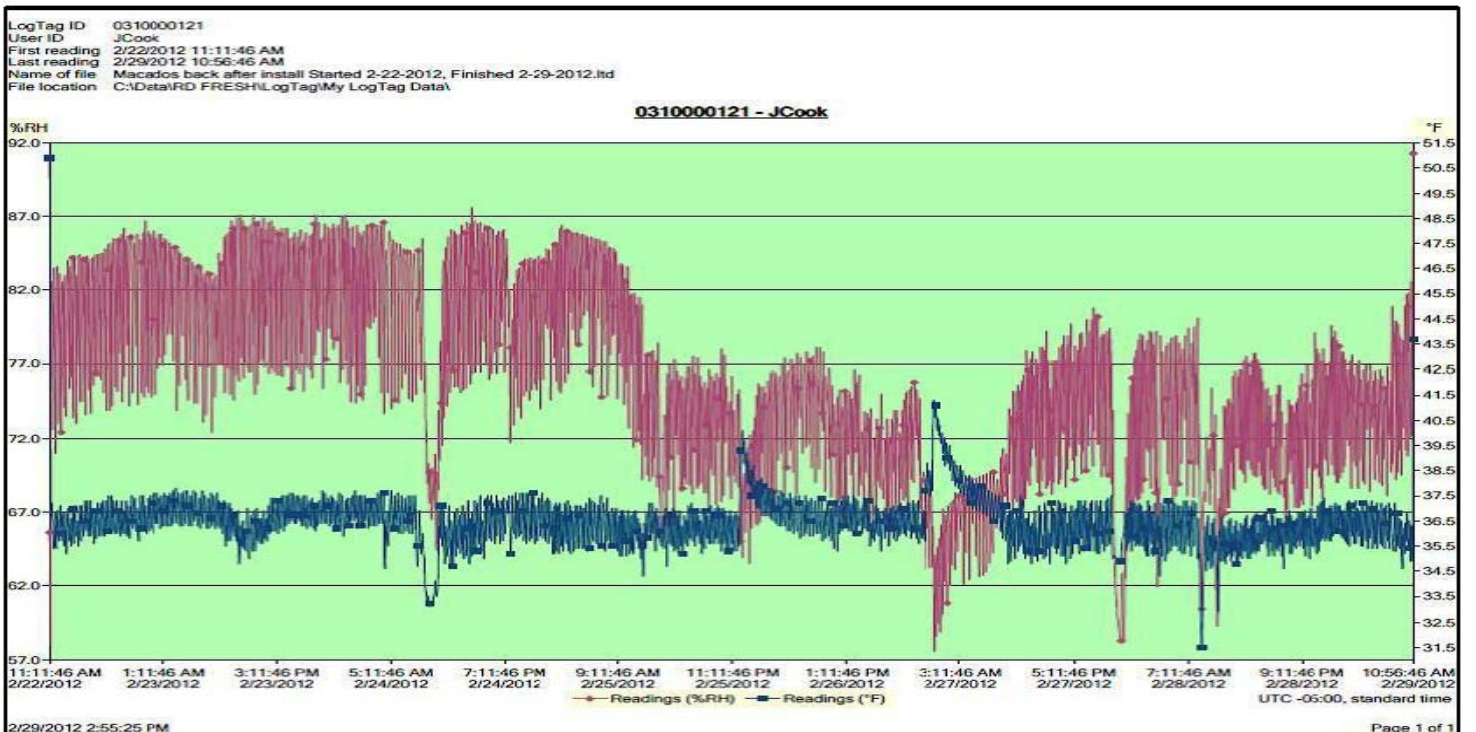

Before installing RD Fresh, notice the constant humidity level
After installing RD Fresh, notice the drop in humidity level