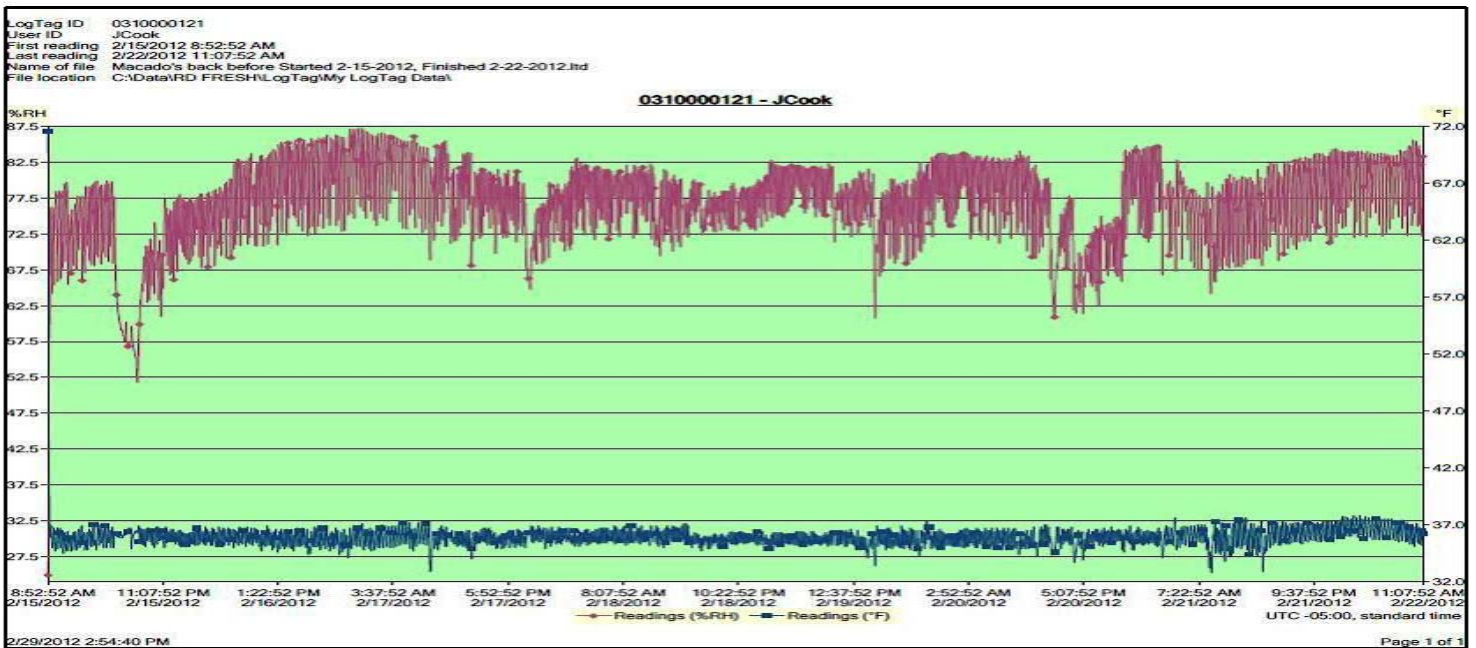

Back of walk-in Temperature and Humidity Log