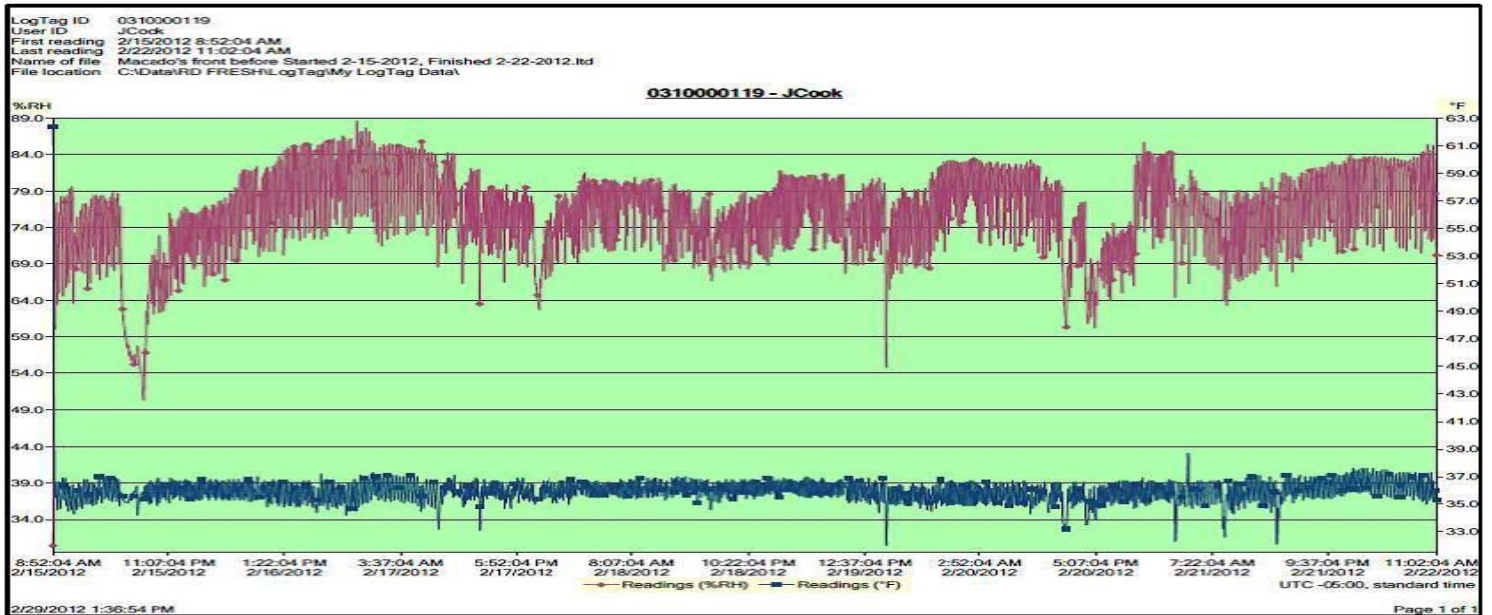

## Front of walk-in Temperature and Humidity Log

Before installing RD Fresh, notice the constant humidity level  
After installing RD Fresh, notice the drop in humidity level