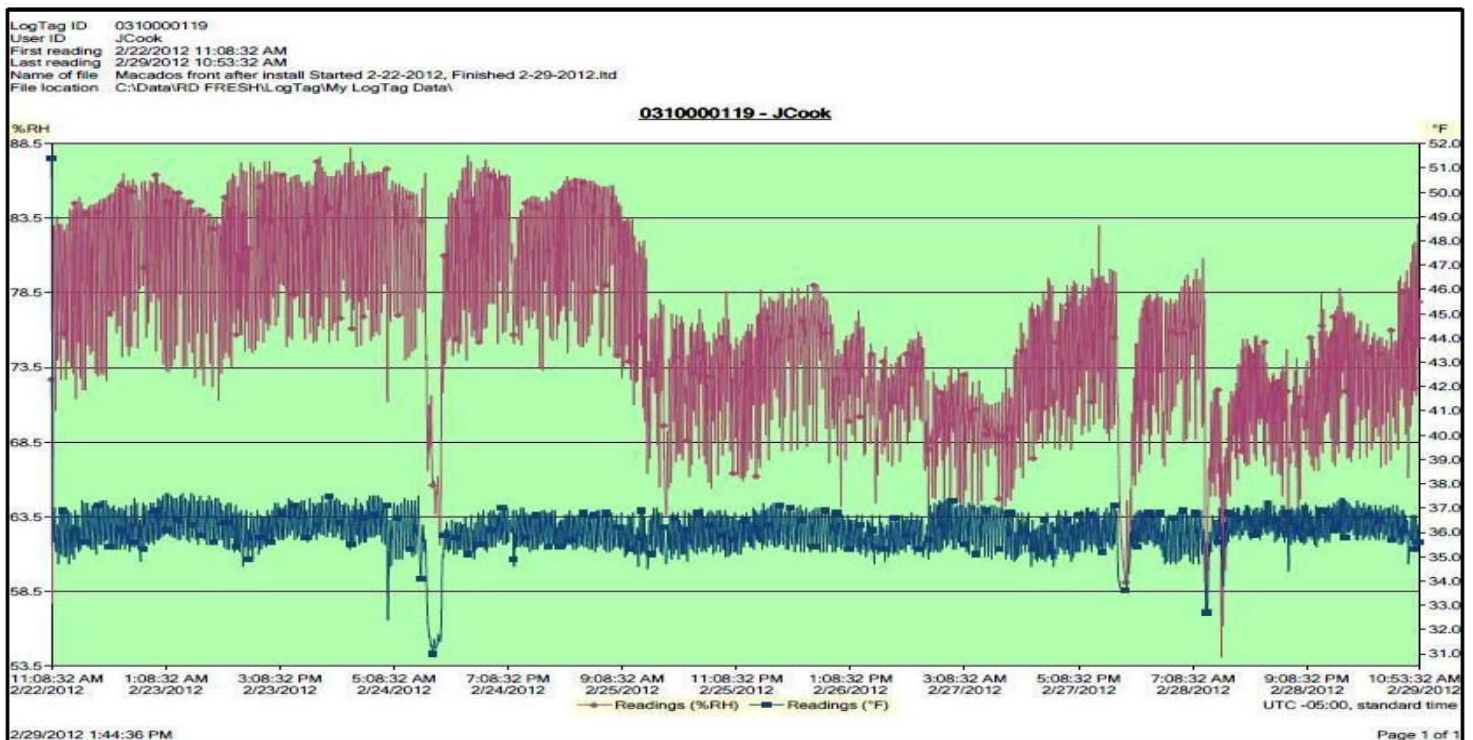

## Front of walk-in Temperature and Humidity Log

Before installing RD Fresh, notice the constant humidity level  
After installing RD Fresh, notice the drop in humidity level